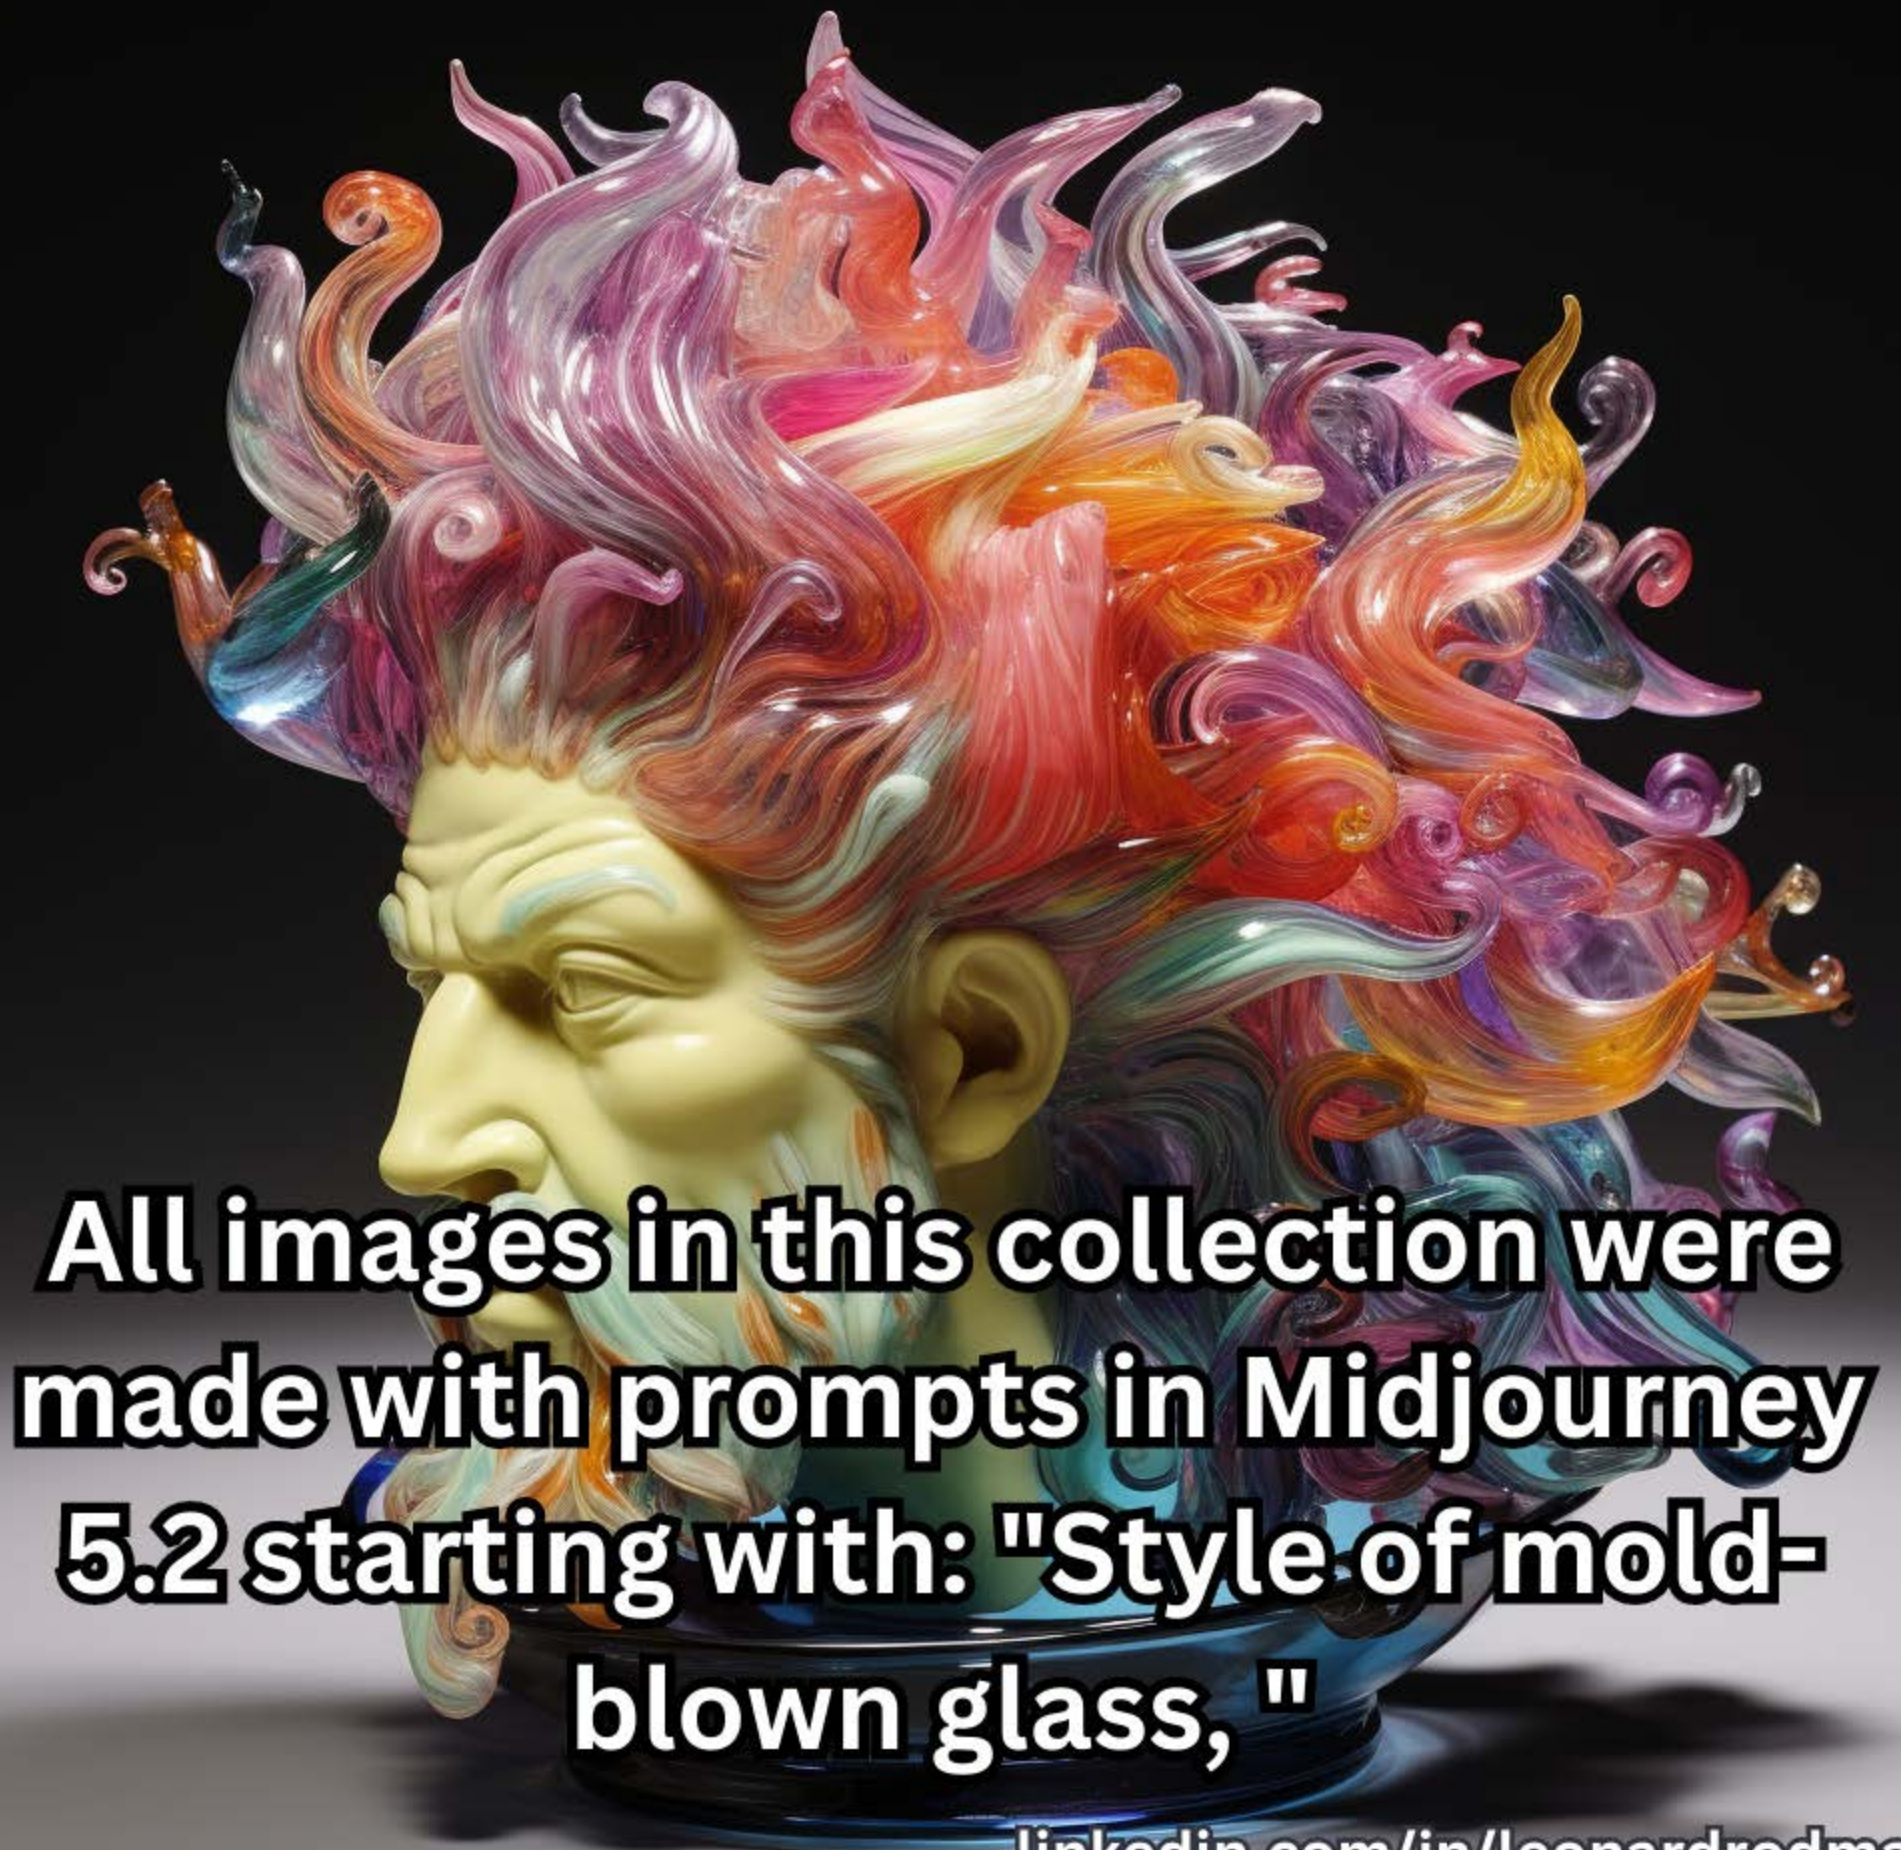

**.style//GUIDE**  
**ep.44: Mold-Blown Glass**

[linkedin.com/in/leonardrodman](https://www.linkedin.com/in/leonardrodman)

<https://rodman.ai>

**All images in this collection were made with prompts in Midjourney 5.2 starting with: "Style of mold-blown glass, "**